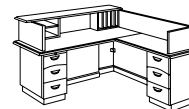

RIGHT RECEPTION DESK

7225-66 (MH) / 7210-66 (CH)

W66 D75 H44

Consists of:

- -380 Left Single Pedestal Desk
  W66 D27 H30
- -579 Right Single Pedestal Return
  W48 D24 H30
- -60 Privacy Hutch
  W66 D24 H14 and
  W48 D20.5 H13

ALSO AVAILABLE:

LEFT RECEPTION DESK

7225-67 (MH) / 7210-67 (CH)

Consists of:

- -390 Right Single Pedestal Desk
- -589 Left Single Pedestal Return
- -60 Privacy Hutch

DESK FEATURES:

- Pull-out writing board.
- Box/locking file drawer.

RETURN FEATURES:

- Box/file locking drawer.
- Cable accessible.

HUTCH FEATURES:

- Adjustable shelf.
- Vertical storage slots.