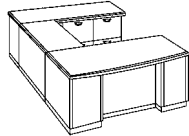

EXECUTIVE RIGHT PERSONAL
FILE "U" DESK

7225-607 (MH) / 7210-607 (CH)

W72 D110 H30

Consists of:

- -570 Executive Left Single Pedestal Desk
  W72 D36 H30
- -527 Right Single Personal Pedestal
  Credenza
  W72 D24 H30
- -59 "U" Bridge
  W50 D24 H30

ALSO AVAILABLE:

EXECUTIVE LEFT PERSONAL
FILE "U" DESK

7225-608 (MH) / 7210-608 (CH)

Consists of:

- -580 Executive Right Single Pedestal Desk
- -528 Left Single Personal Pedestal
  Credenza
- -59 "U" Bridge

DESK FEATURES:

- Pull-out writing board.
- Box/locking file drawer.
- Cable accessible.

CREDENZA FEATURES:

- Box/box/locking personal file drawer/locking
  lateral file drawer.
- Cable accessible.

BRIDGE FEATURES:

- Cable accessible.