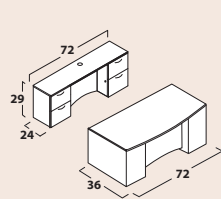

CONFIGURATIONS

Shown on front - PA9L in Cognac with Transitional(S) edge and H6 handles

PA1
1 PADF3672BB $1,380
1 PACE2472FF $1,110
$2,490