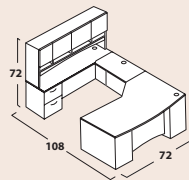

PA7L
1 PACDF4272XB $1,540
1 PARB2442 500
1 PACE2472FX 940
1 PAHD1672 1,150
$4,130