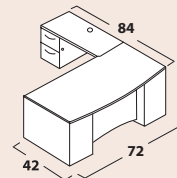

## CONFIGURATIONS

Shown on front - PA9L in Cognac with Transitional(S) edge and H6 handles

**PA1**  
1 PADF3672BB \$1,380  
1 PACE2472FF \$1,110  
**\$2,490**

**PA2**  
1 PADF3672BB \$1,380  
1 PACE2472FF \$1,110  
1 PAHD1672 \$1,150  
**\$3,640**