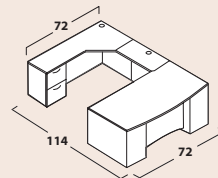

PA10L
1 PADF3672XB $1,110
1 PARB2442 500
1 PACL2472FX 1,060
$2,670