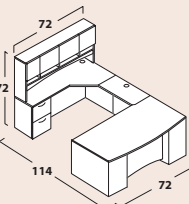

PA11L
1 PADF3672XB $1,110
1 PARB2442 500
1 PACL2472FX 1,060
1 PAHD1672 1,150
$3,820