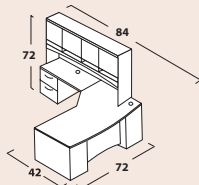

PA5L
1 PACDF4272XB $1,540
1 PARL2442FX $900
1 PAHD1672 $1,150
$3,590