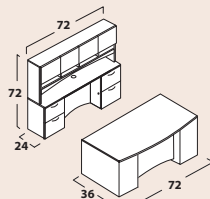

PA2
1 PADF3672BB $1,380
1 PACE2472FF $1,110
1 PAHD1672 $1,150
$3,640