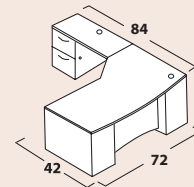

PA4L
1 PACDF4272XB $1,540
1 PARL2442FX $900
$2,440